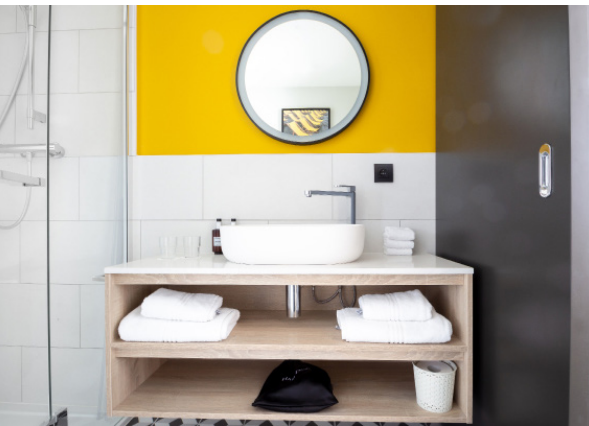

Residence INN®

BY MARRIOTT

Brussels Airport

Residence INN®

BY MARRIOTT

Brussels Airport

CONTACT US

Petra Gericke
Sales Manager

petra.gericke@residenceinn-brusselsairport.com
M: 0032 492 439 626

OPENING APRIL 2021

127 BEDROOMS

90 Studios

37 One Bedroom Suites

6 Accessible with roll in shower

THE RESIDENCE INN RESTAURANT

Offering delicious quick bites - from morning coffee to working lunches, healthy snacks and evening meal.

BEDROOM FEATURES

Full Kitchen

Dishwasher

Induction stove

LED Smart TV

Walk-in shower

Signature Marriott bedding

Writing Desk

Designated dining area

BREAKFAST

Start the way with a hearty breakfast; full of your fresh, hot and healthy favorites.

STAY CONNECTED

Complimentary WiFi throughout the residence, keeping you connected.

HOTEL AMENITIES

24-hour reception

Complimentary Laundry facilities

On-site gym

On-site secure parking

On-site restaurant

Complimentary breakfast

24/7 Market

KEEP MOVING

Our fitness studio is open 24/7 offering you access to state-of-the-art cardio & core machines as well as free weights, perfect to keep in shape on your travels.

NEARBY

Brussels Airport 6 Min drive

Brussels city center 20 Min drive

NATO headquarters - walking distance, 800m.

THE MARKET

When cravings hit or you're short on time, swing by our 24-hour market and grab something delicious.